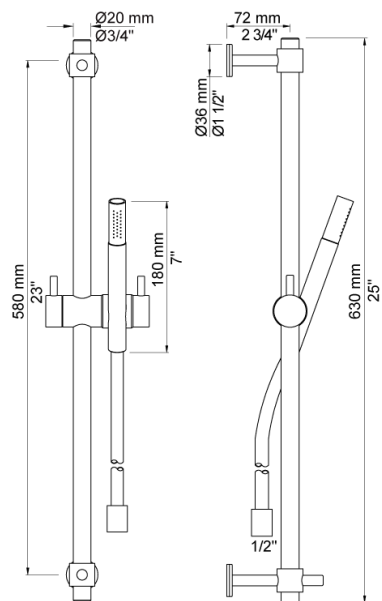

Date:

Client:

Project:

T34

Shower rail with hand shower T2.

Available in colors

Color 02, Grey	Color 17, Gloss black
Color 04, Light blue	Color 18, White
Color 05, Orange	Color 19, Natural brass
Color 06, Light green	Color 20, Brushed chrome
Color 08, Yellow	Color 21, Carmine red
Color 09, Dark grey	Color 25, Pink
Color 12, Mocca	Color 27, Matt black
Color 14, Bright red	Color 28, Matt white
Color 15, Dark blue	Color 40, Brushed stainless steel
Color 16, Polished chrome	